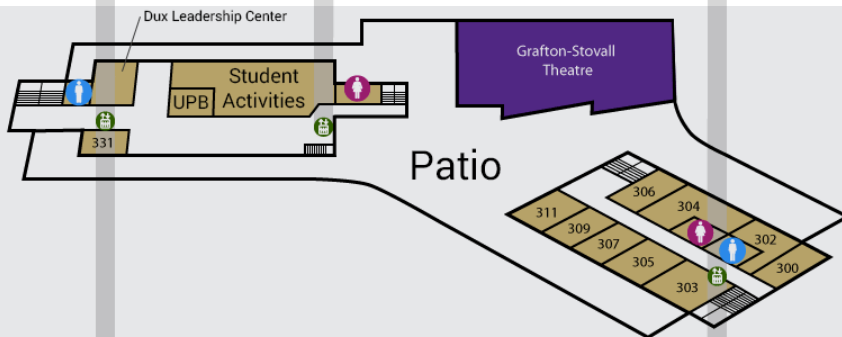

## 5th Floor

Madison Grill  
Madison Union Ballroom

## 4th Floor

412 Interfaith Chapel  
400–404 Meeting Rooms  
418 Airport Lounge  
419 Meditation Room  
420 Fraternity & Sorority Life

## 3rd Floor

300 University Unions Finance  
303–311 Meeting Rooms  
320 Student Activities  
324 University Program Board  
330 Dux Leadership Center  
331 Student Government Association